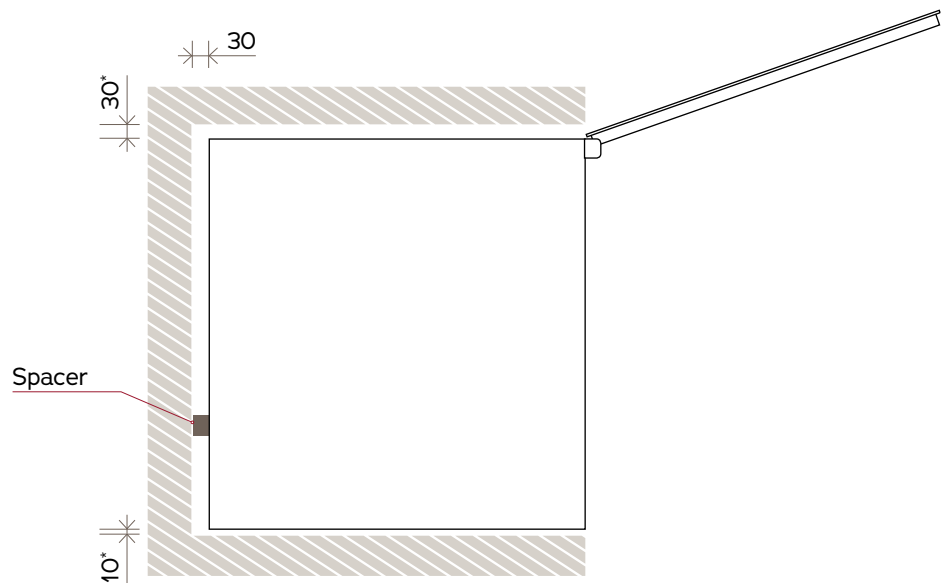

### VWDO5OSBB, VWSO5OSBB, VBSO5OSBB, VWDO5OSSB, VWSO5OSSB, VBSO5OSSB

**FRONT VIEW**

**SIDE VIEW**

**NOTE: Illustrations not to scale.**  
All dimensions in millimetres.

\*Minimum 10mm required whether proud-fit or flush-fit, however 30mm is recommended on the opening edge for easy finger grip access when installed flush-fit.

For complete installation instructions, please refer to the user manual for this product.

	Width	Depth	Height
Product dimensions	595	571	820
Installation	635	601	850

**TOP VIEW**