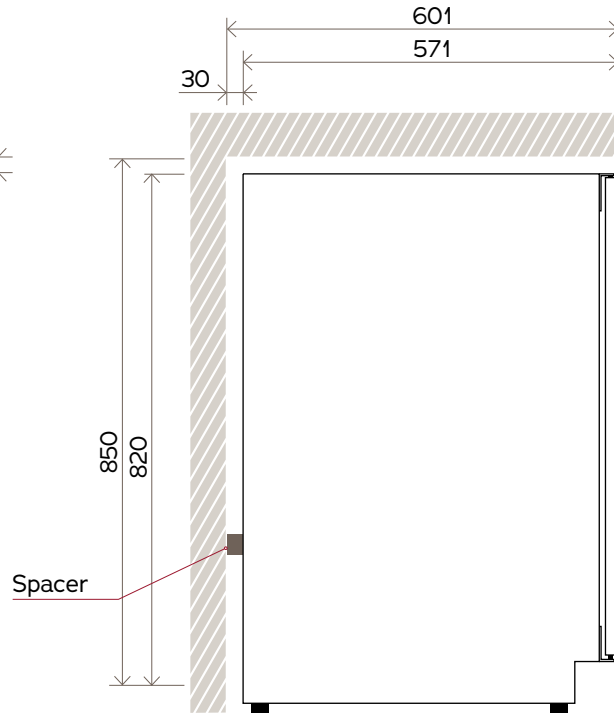

### Underbench Wine Cabinets and Beverage Centres

### VWDO5OSBB, VWSO5OSBB, VBSO5OSBB, VWDO5OSSB, VWSO5OSSB, VBSO5OSSB

**FRONT VIEW**

**SIDE VIEW**

**NOTE: Illustrations not to scale.**  
All dimensions in millimetres.

\*Minimum 10mm required whether proud-fit or flush-fit, however 30mm is recommended on the opening edge for easy finger grip access when installed flush-fit.

For complete installation instructions, please refer to the user manual for this product.

	Width	Depth	Height
Product dimensions	595	571	820
Installation	635	601	850

**TOP VIEW**