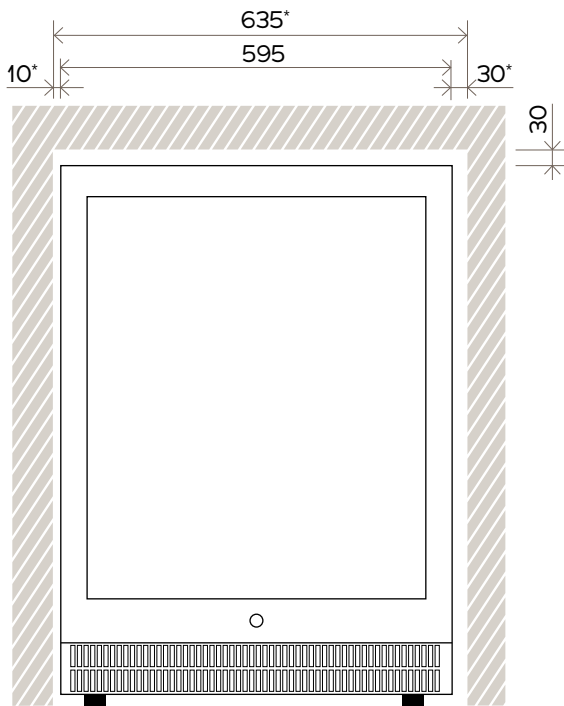

### Underbench Wine Cabinets and Beverage Centres

### VWDO5OSBB, VWSO5OSBB, VBSO5OSBB, VWDO5OSSB, VWSO5OSSB, VBSO5OSSB

**FRONT VIEW**

**SIDE VIEW**

**NOTE: Illustrations not to scale.**  
All dimensions in millimetres.

\*Minimum 10mm required whether proud-fit or flush-fit, however 30mm is recommended on the opening edge for easy finger grip access when installed flush-fit.

For complete installation instructions, please refer to the user manual for this product.

	Width	Depth	Height
Product dimensions	595	571	820
Installation	635	601	850

**TOP VIEW**